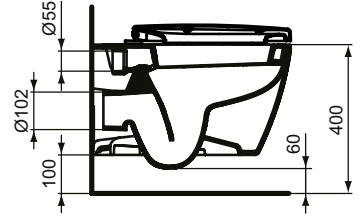

Ideal Standard

TOILET BOWLS

Connect

Article-No.: **E803501**

Wall-hung WC bowl

Connect wall-mounted bowl, boxed rim, washdown. See the options for Necessary equipment (Seat&Cover) in the Ideal Standard Catalogue/Price list.

Colour: 01 - White

Technology: Box rim

More product details:

Type:	Standard projection
Mounting:	Wall-hung
Style:	Contemporary
Net Weight (kg):	22,8
Material:	Vitreous china
Designer:	Studio Levien
Height (mm):	340
Width (mm):	360
Depth (mm):	540
Capacity (litre):	6
Second. Capacity (litre):	4,5
Certificate Number:	EN 997
Flush Type:	Washdown, horizontal outlet
Installation:	Wall-hung