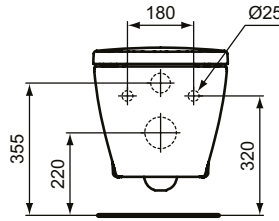

Ideal Standard

TOILET BOWLS

Connect

Article-No.: **E803501**

Wall-hung WC bowl

Connect wall-mounted bowl, boxed rim, washdown. See the options for Necessary equipment (Seat&Cover) in the Ideal Standard Catalogue/Price list.

Colour: 01 - White

Technology: Box rim

More product details:

Type:	Standard projection
Mounting:	Wall-hung
Style:	Contemporary
Net Weight (kg):	22,8
Material:	Vitreous china
Designer:	Studio Levien
Height (mm):	340
Width (mm):	360
Depth (mm):	540
Capacity (litre):	6
Second. Capacity (litre):	4,5
Certificate Number:	EN 997
Flush Type:	Washdown, horizontal outlet
Installation:	Wall-hung