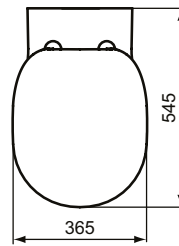

Ideal Standard

TOILET BOWLS

Connect

Article-No.: **E803501**

Wall-hung WC bowl

Connect wall-mounted bowl, boxed rim, washdown. See the options for Necessary equipment (Seat&Cover) in the Ideal Standard Catalogue/Price list.

Colour: 01 - White

Technology: Box rim

More product details:

Type:	Standard projection
Mounting:	Wall-hung
Style:	Contemporary
Net Weight (kg):	22,8
Material:	Vitreous china
Designer:	Studio Levien
Height (mm):	340
Width (mm):	360
Depth (mm):	540
Capacity (litre):	6
Second. Capacity (litre):	4,5
Certificate Number:	EN 997
Flush Type:	Washdown, horizontal outlet
Installation:	Wall-hung